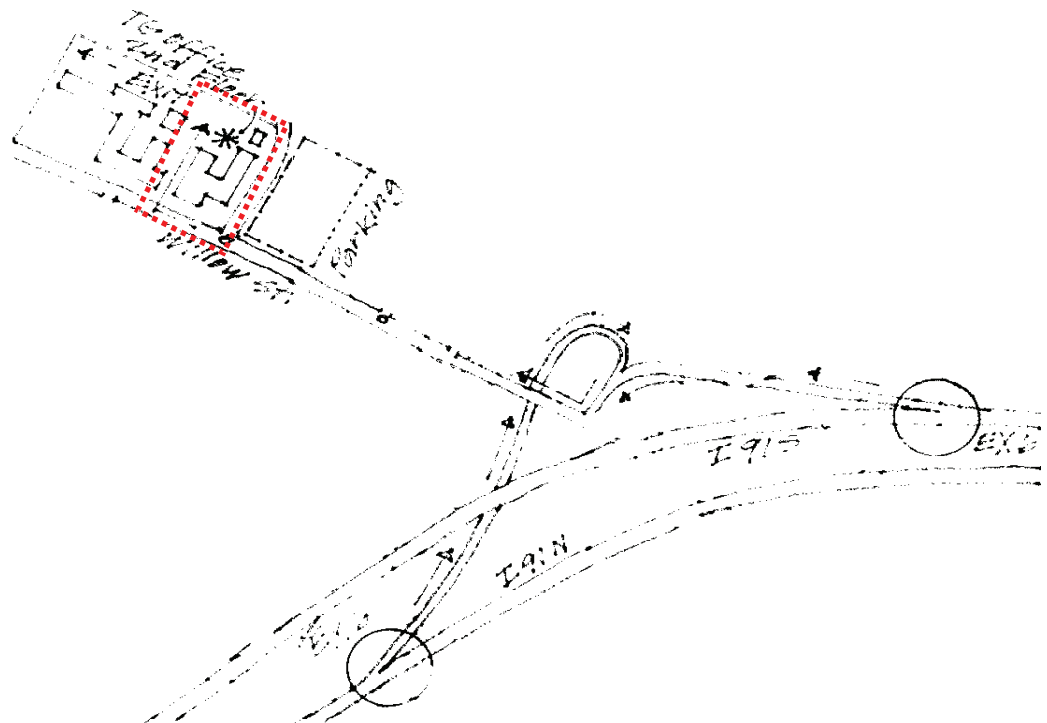

### 1 - DIRECTIONS TO PARKING LOT

#### From I-91 South (Hartford or Boston)

- Take Exit 6 - Willow Street
- Turn right at end of ramp onto Willow Street.
- Turn right at second light onto Mitchell Drive.
- Turn right in 300 ft into parking lot and park.

#### From I-95 (NY or Providence/CT East Shore)

- Follow I-95 to I-91 North, entering New Haven from west or east, get into and stay in left lane
- Take I-91 North to Exit 6 - Willow Street (left exit) and follow directions above.

### 2 - WALKING DIRECTIONS FROM PARKING LOT

- Cross Mitchell Drive at Willow Street and continue to 85 Willow Street, a 3 story brick mill complex on right (Marlin Works).
- Turn right through brick arch driveway.
- Continue to stop sign and turn right.
- Enter BLDG Bear under canopy. We're on the second floor.