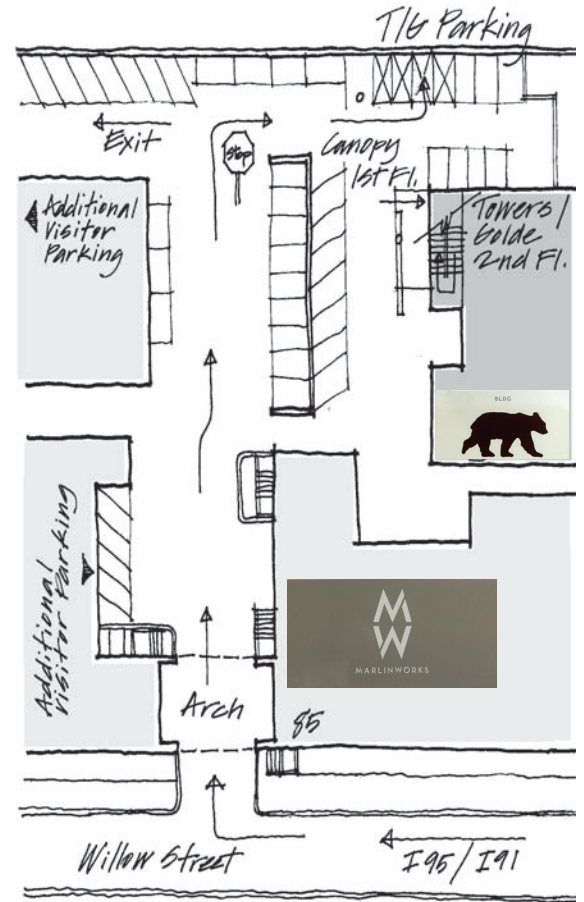

### 1 - DIRECTIONS TO PARKING LOT

#### From I-91 South (Hartford or Boston)

- Take Exit 6 - Willow Street
- Turn right at end of ramp onto Willow Street.
- Turn right at second light onto Mitchell Drive.
- Turn right in 300 ft into parking lot and park.

### 2 - WALKING DIRECTIONS FROM PARKING LOT

- Cross Mitchell Drive at Willow Street and continue to 85 Willow Street, a 3 story brick mill complex on right (Marlin Works).
- Turn right through brick arch driveway.
- Continue to stop sign and turn right.
- Enter BLDG Bear under canopy. We're on the second floor.